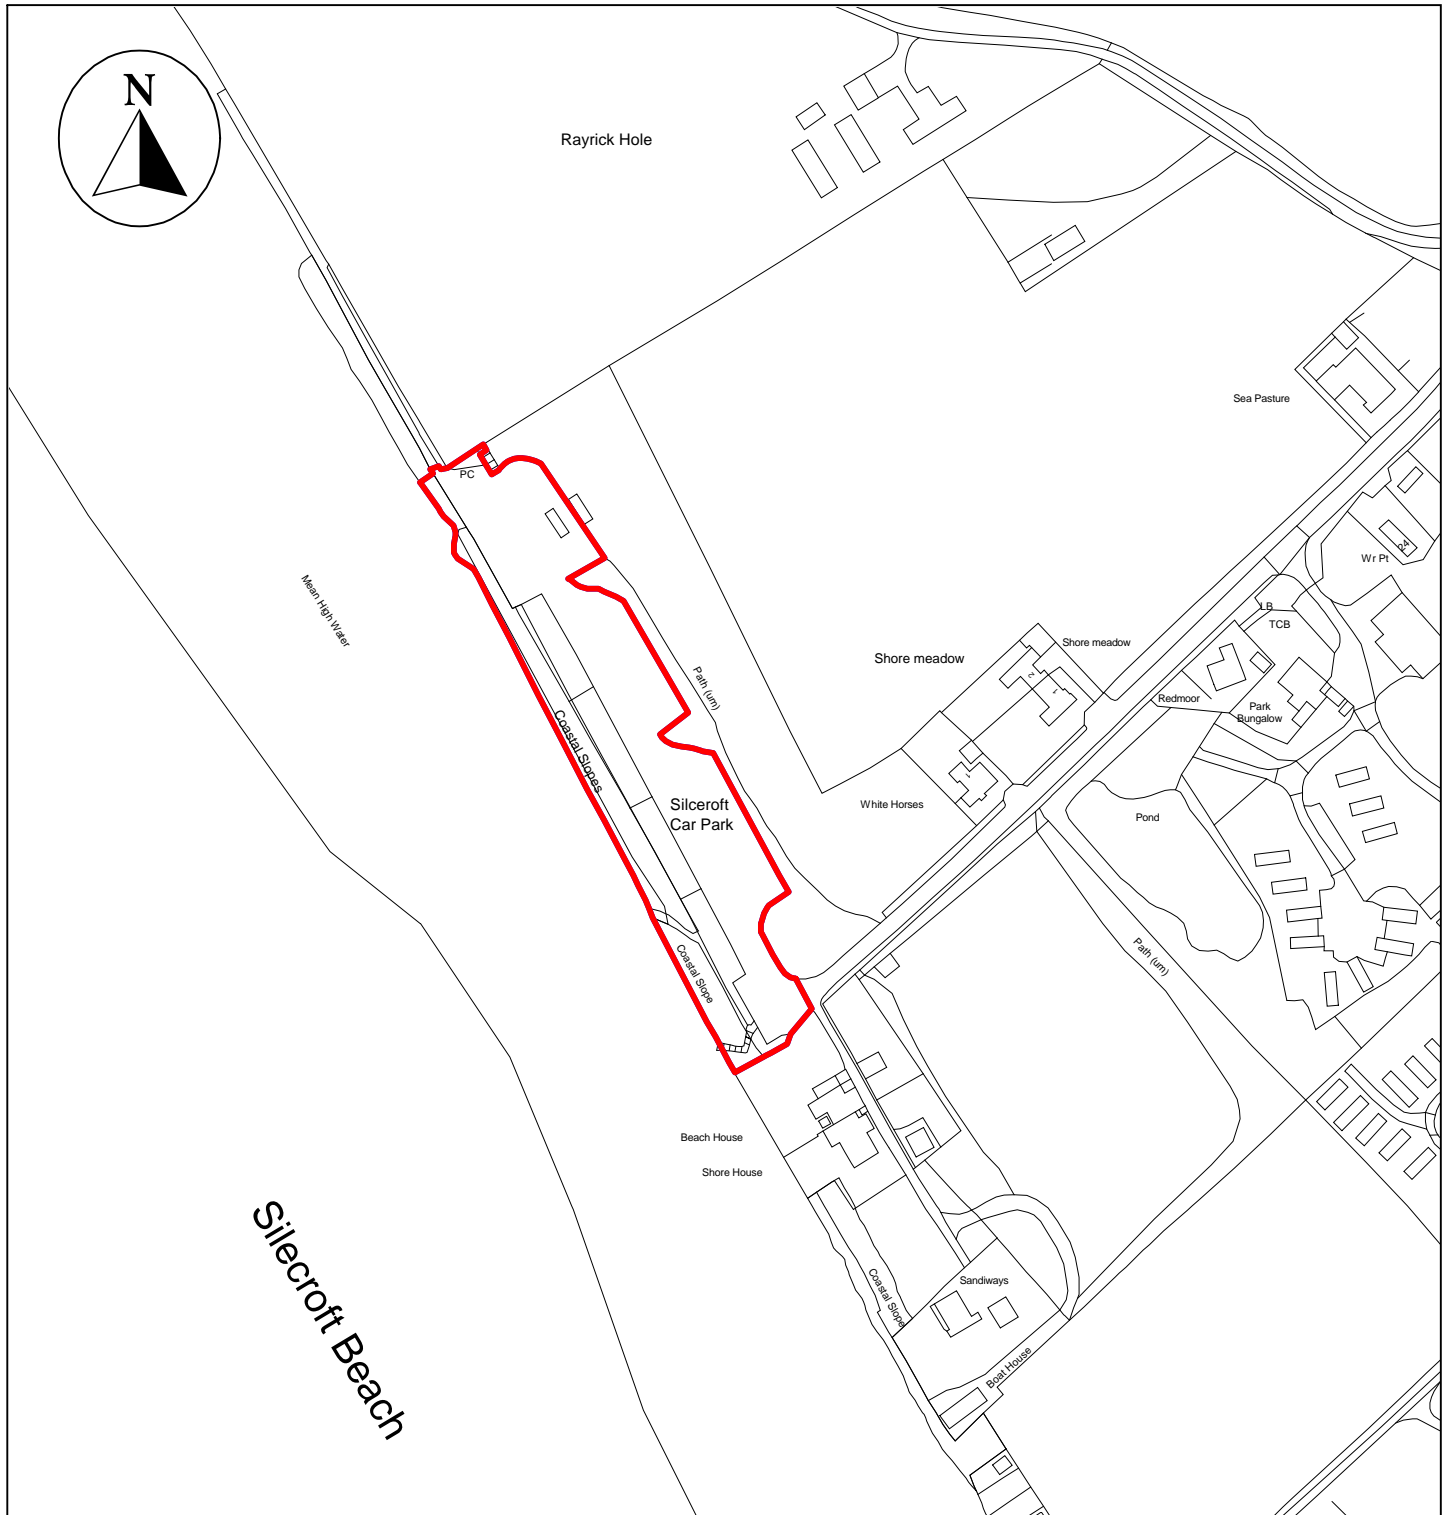

Public Space Protection Order Cumberland Council 2024

ANTI-SOCIAL BEHAVIOUR CRIME AND
POLICING ACT 2014

Land at Shore Meadow, Silcroft, Millom, LA18 4NY

Neighbourhoods
Education and Enforcement
Allerdale House
Workington
CA14 3YJ

Scale: 1 : 2,500
Date: February 2024

©crown copyright database rights 2024
ordnance survey AC0000861732